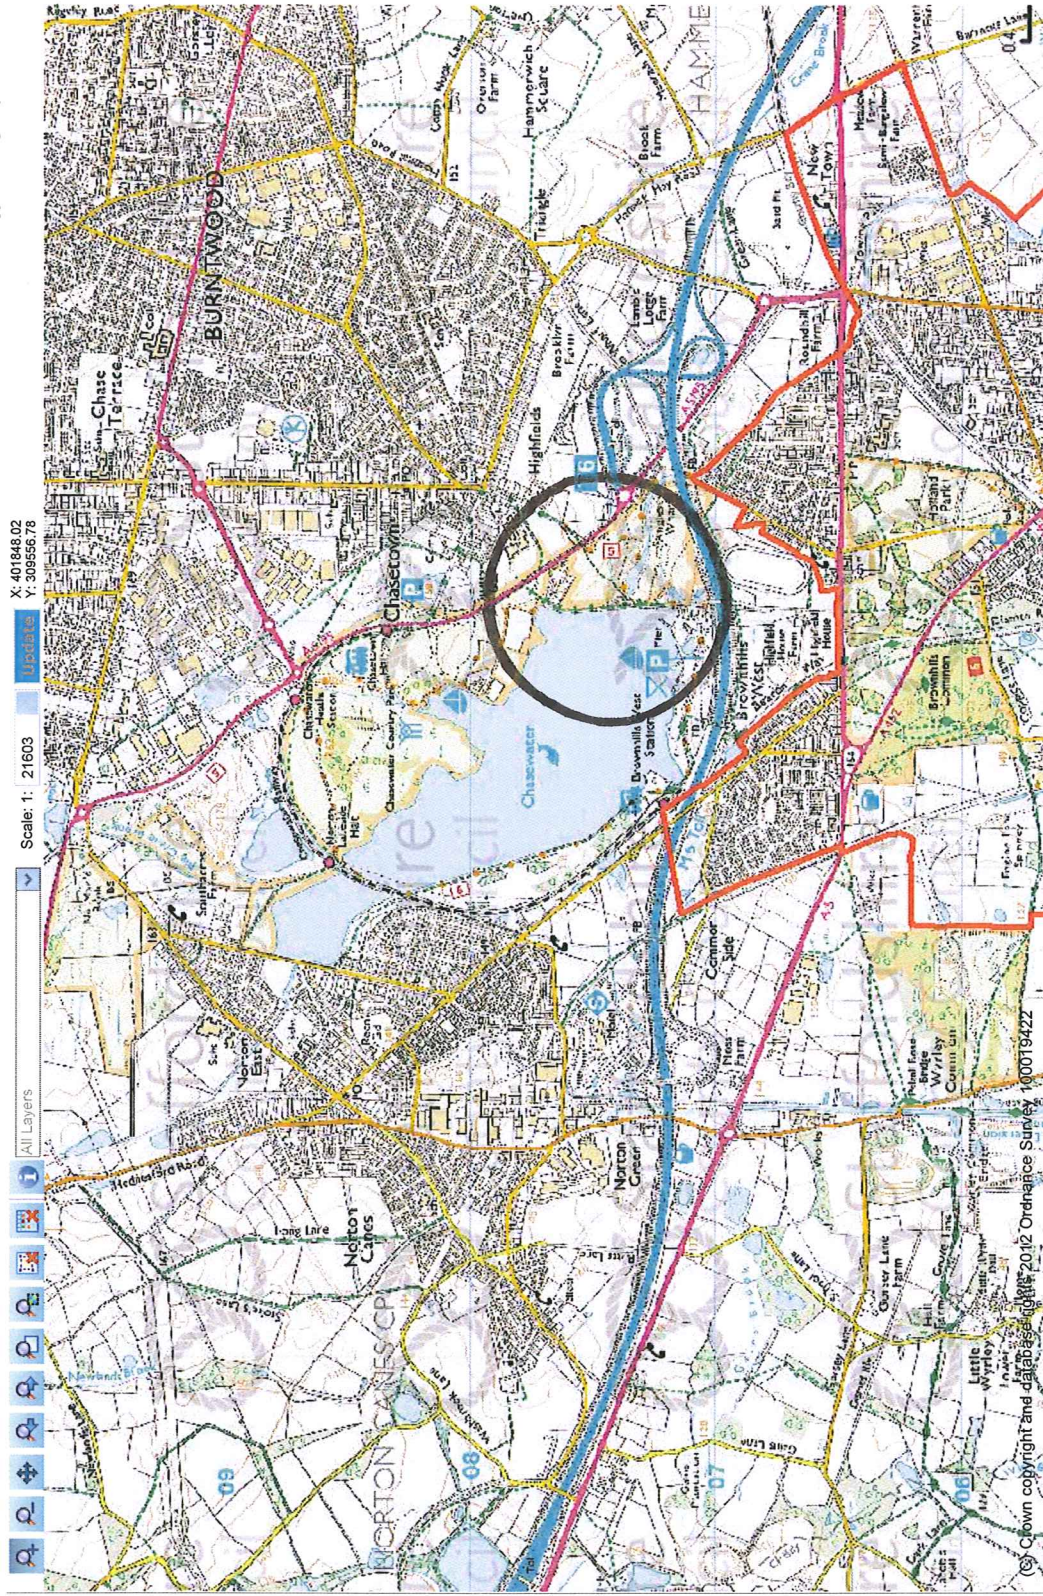

**Map Results**

Help Send Feedback About LocalView

**Tasks**

- Address search
- Zoom to location
- UPRN search
- Where is the nearest
- Find by attribute
- Select by attributes
- Select from map
- Buffer
- Measure
- Sketching
- Sketch management
- Export from project
- Save project
- Print

**Results Summary**

--

**Map Contents**

--

LocalView

User ISS\davich logged into Highways Vista role.

X: 401848.02  
Y: 309556.78

Scale: 1: 21603

© Crown copyright and database right 2012 Ordnance Survey 100019422